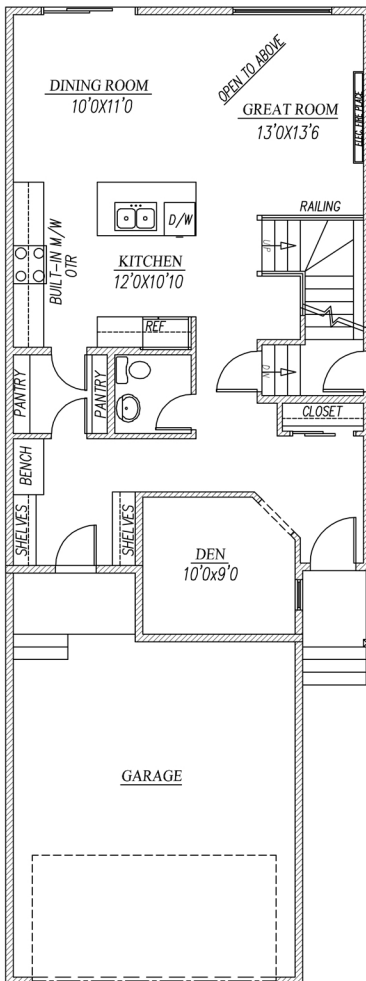

FRONT ELEVATION

ENVIRUX HOMES

2064 SQ.FT.

22' WIDE

MAIN FLOOR : 941 SQ.FT.

UPPER FLOOR : 1123 SQ.FT.

CEDAR

2153 SQ.FT.

24' WIDE

FRONT ELEVATION

MAIN FLOOR : 1020 SQ.FT.

UPPER FLOOR : 1133 SQ.FT.

ENVIRUX HOMES

2325 SQ.FT.

25' -10" WIDE

FRONT ELEVATION

MAIN FLOOR : 1048 SQ.FT.

UPPER FLOOR : 1277 SQ.FT.