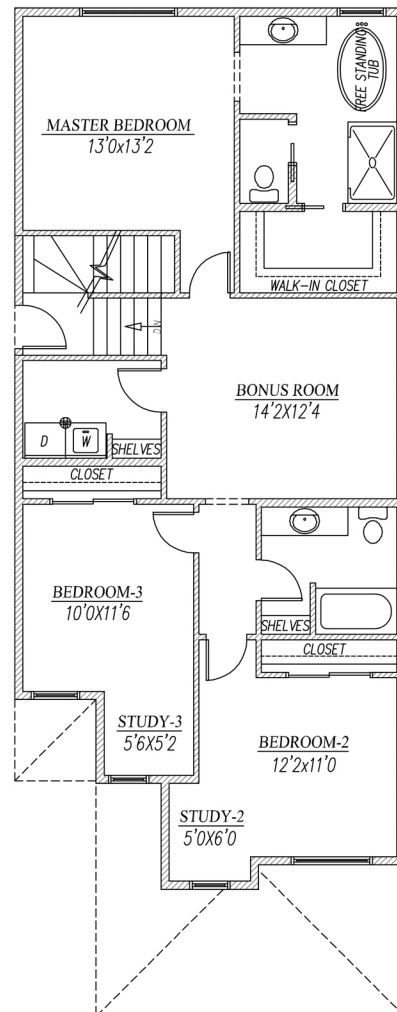

FRONT ELEVATION

ENVIRUX HOMES

2064 SQ.FT.

22' WIDE

MAIN FLOOR : 941 SQ.FT.

UPPER FLOOR : 1123 SQ.FT.

CEDAR

2153 SQ.FT.

24' WIDE

FRONT ELEVATION

MAIN FLOOR : 1020 SQ.FT.

UPPER FLOOR : 1133 SQ.FT.

ENVIRUX HOMES

2325 SQ.FT.

25' -10" WIDE

FRONT ELEVATION

MAIN FLOOR : 1048 SQ.FT.

UPPER FLOOR : 1277 SQ.FT.