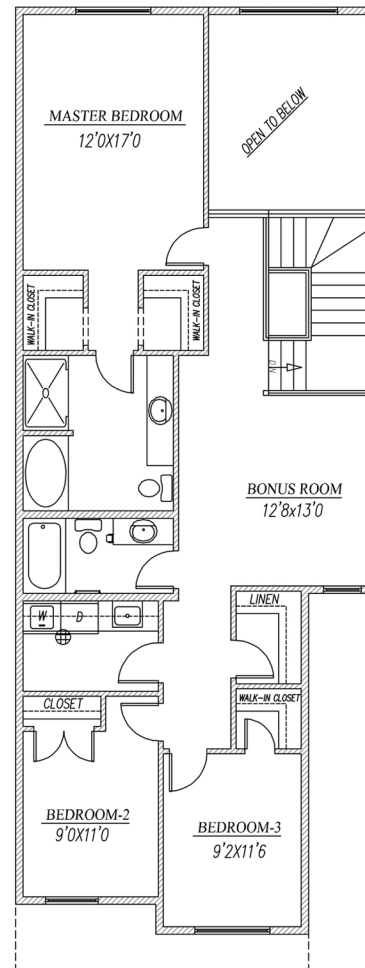

FRONT ELEVATION

ENVIRUX HOMES

2064 SQ.FT.

22' WIDE

MAIN FLOOR : 941 SQ.FT.

UPPER FLOOR : 1123 SQ.FT.

CEDAR

2153 SQ.FT.

24' WIDE

FRONT ELEVATION

MAIN FLOOR : 1020 SQ.FT.

UPPER FLOOR : 1133 SQ.FT.

ENVIRUX HOMES

2325 SQ.FT.

25' -10" WIDE

FRONT ELEVATION

MAIN FLOOR : 1048 SQ.FT.

UPPER FLOOR : 1277 SQ.FT.