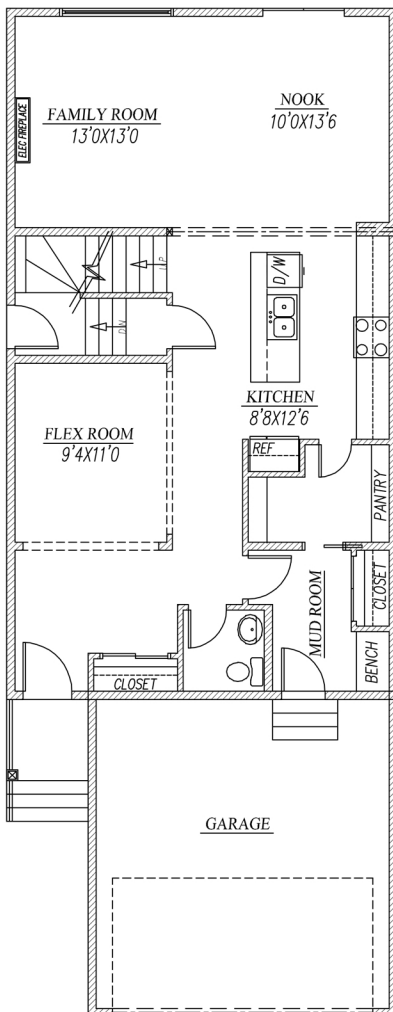

FRONT ELEVATION

ENVIRUX HOMES

2064 SQ.FT.

22' WIDE

MAIN FLOOR : 941 SQ.FT.

UPPER FLOOR : 1123 SQ.FT.

CEDAR

2153 SQ.FT.

24' WIDE

FRONT ELEVATION

MAIN FLOOR : 1020 SQ.FT.

UPPER FLOOR : 1133 SQ.FT.

ENVIRUX HOMES

2325 SQ.FT.

25' -10" WIDE

FRONT ELEVATION

MAIN FLOOR : 1048 SQ.FT.

UPPER FLOOR : 1277 SQ.FT.