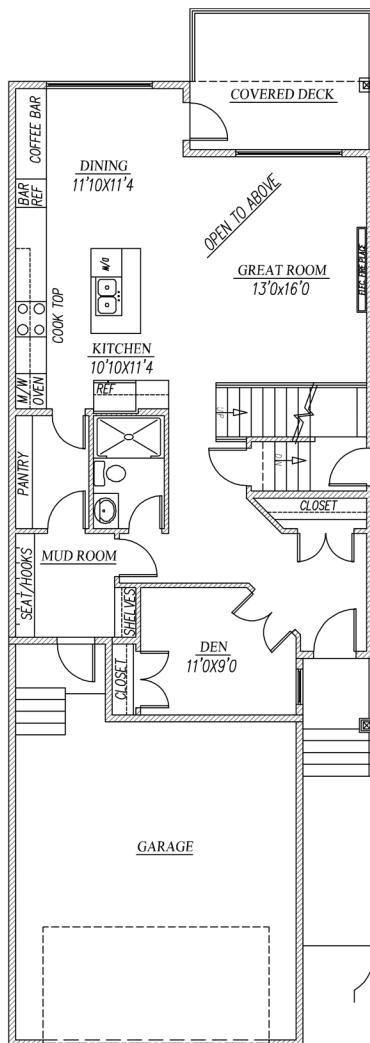

FRONT ELEVATION

ENVIRUX HOMES

2064 SQ.FT.

22' WIDE

MAIN FLOOR : 941 SQ.FT.

UPPER FLOOR : 1123 SQ.FT.

CEDAR

2153 SQ.FT.

24' WIDE

FRONT ELEVATION

MAIN FLOOR : 1020 SQ.FT.

UPPER FLOOR : 1133 SQ.FT.

ENVIRUX HOMES

2325 SQ.FT.

25' -10" WIDE

FRONT ELEVATION

MAIN FLOOR : 1048 SQ.FT.

UPPER FLOOR : 1277 SQ.FT.