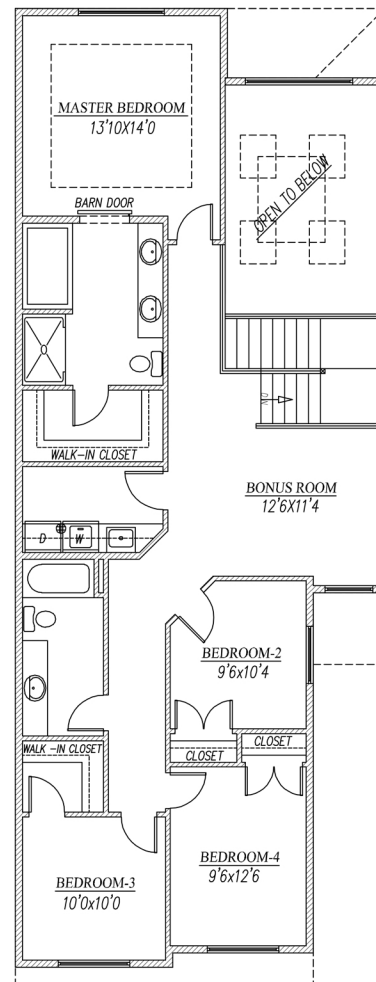

FRONT ELEVATION

ENVIRUX HOMES

2064 SQ.FT.

22' WIDE

MAIN FLOOR : 941 SQ.FT.

UPPER FLOOR : 1123 SQ.FT.

CEDAR

2153 SQ.FT.

24' WIDE

FRONT ELEVATION

MAIN FLOOR : 1020 SQ.FT.

UPPER FLOOR : 1133 SQ.FT.

ENVIRUX HOMES

2325 SQ.FT.

25' -10" WIDE

FRONT ELEVATION

MAIN FLOOR : 1048 SQ.FT.

UPPER FLOOR : 1277 SQ.FT.