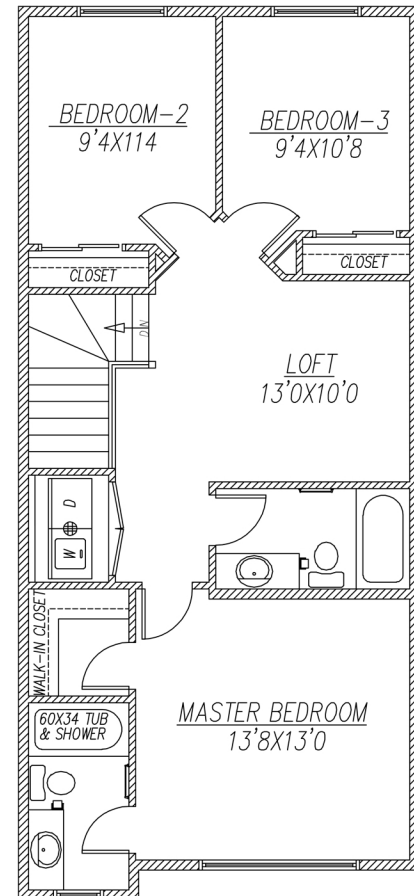

BIRCH

FRONT ELEVATION

ENVIRUX HOMES

1401 SQ.FT.

22' WIDE

MAIN FLOOR : 725 SQ.FT.

UPPER FLOOR : 676 SQ.FT.

WILLOW

MAIN FLOOR : 847 SQ.FT.

UPPER FLOOR : 763 SQ.FT.

MAGNOLIA

FRONT ELEVATION

ENVIRUX HOMES

1683 SQ.FT.

20' WIDE

MAIN FLOOR : 860 SQ.FT.

UPPER FLOOR : 823 SQ.FT.

CYPRESS

FRONT ELEVATION

ENVIRUX HOMES

1724 SQ.FT.

22' WIDE

MAIN FLOOR : 898 SQ.FT.

UPPER FLOOR : 826 SQ.FT.