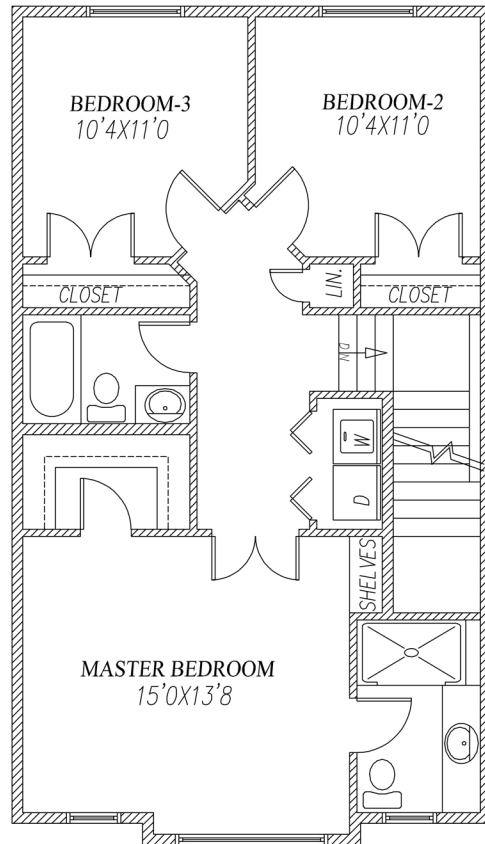

BIRCH

FRONT ELEVATION

ENVIRUX HOMES

1401 SQ.FT.

22' WIDE

MAIN FLOOR : 725 SQ.FT.

UPPER FLOOR : 676 SQ.FT.

WILLOW

FRONT ELEVATION

ENVIRUX HOMES

1468 SQ.FT.

22' WIDE

MAIN FLOOR : 770 SQ.FT.

UPPER FLOOR : 698 SQ.FT.

FRONT ELEVATION

1575 SQ.FT.

22' WIDE

MAIN FLOOR : 810 SQ.FT.

UPPER FLOOR : 765 SQ.FT.

MAPLE

FRONT ELEVATION

ENVIRUX HOMES

1610 SQ.FT.

22' WIDE

MAIN FLOOR : 847 SQ.FT.

UPPER FLOOR : 763 SQ.FT.

MAGNOLIA

FRONT ELEVATION

ENVIRUX HOMES

1683 SQ.FT.

20' WIDE

MAIN FLOOR : 860 SQ.FT.