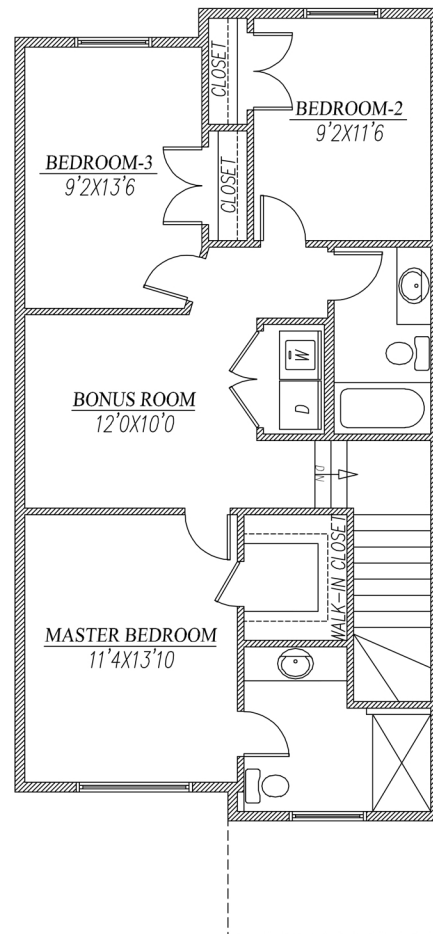

BIRCH

FRONT ELEVATION

ENVIRUX HOMES

1401 SQ.FT.

22' WIDE

MAIN FLOOR : 725 SQ.FT.

UPPER FLOOR : 676 SQ.FT.

WILLOW

FRONT ELEVATION

ENVIRUX HOMES

1468 SQ.FT.

22' WIDE

MAIN FLOOR : 770 SQ.FT.

UPPER FLOOR : 698 SQ.FT.

FRONT ELEVATION

1575 SQ.FT.

MAIN FLOOR : 847 SQ.FT.

UPPER FLOOR : 763 SQ.FT.

MAGNOLIA

FRONT ELEVATION

ENVIRUX HOMES

1683 SQ.FT.

20' WIDE

MAIN FLOOR : 860 SQ.FT.

UPPER FLOOR : 823 SQ.FT.

CYPRESS

FRONT ELEVATION

ENVIRUX HOMES

1724 SQ.FT.

22' WIDE

MAIN FLOOR : 898 SQ.FT.

UPPER FLOOR : 826 SQ.FT.