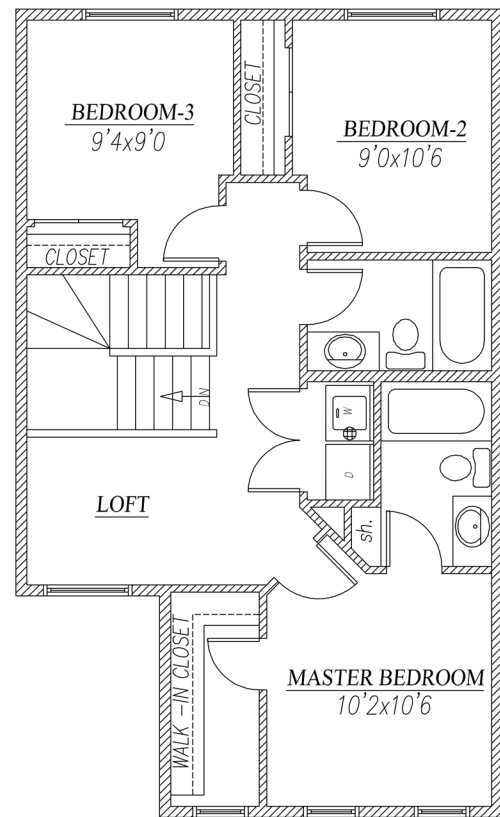

BIRCH

FRONT ELEVATION

ENVIRUX HOMES

1401 SQ.FT.

22' WIDE

MAIN FLOOR : 725 SQ.FT.

UPPER FLOOR : 676 SQ.FT.

WILLOW

FRONT ELEVATION

ENVIRUX HOMES

1468 SQ.FT.

22' WIDE

MAIN FLOOR : 770 SQ.FT.

UPPER FLOOR : 698 SQ.FT.

FRONT ELEVATION

1575 SQ.FT.

22' WIDE

MAIN FLOOR : 810 SQ.FT.

UPPER FLOOR : 765 SQ.FT.

MAPLE

FRONT ELEVATION

ENVIRUX HOMES

1610 SQ.FT.

22' WIDE

MAIN FLOOR : 847 SQ.FT.

UPPER FLOOR : 763 SQ.FT.

MAGNOLIA

FRONT ELEVATION

ENVIRUX HOMES

1683 SQ.FT.

20' WIDE

MAIN FLOOR : 860 SQ.FT.