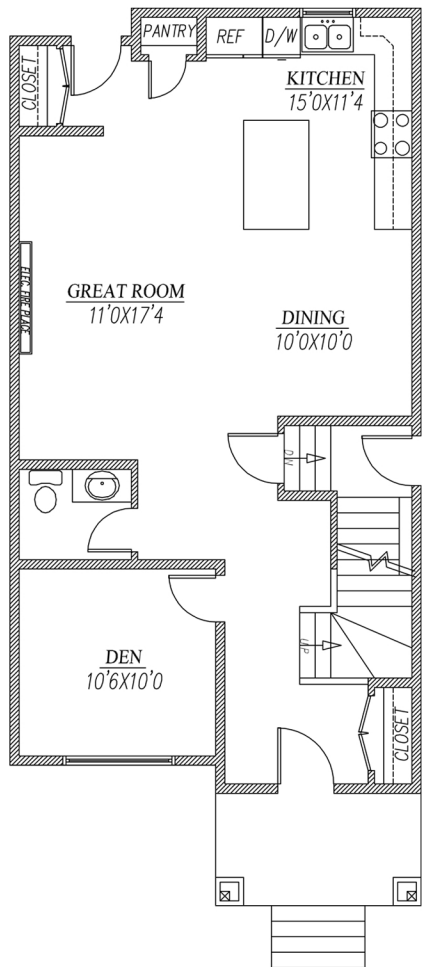

BIRCH

FRONT ELEVATION

ENVIRUX HOMES

1401 SQ.FT.

22' WIDE

MAIN FLOOR : 725 SQ.FT.

UPPER FLOOR : 676 SQ.FT.

WILLOW

22' WIDE

MAIN FLOOR : 810 SQ.FT.

UPPER FLOOR : 765 SQ.FT.

MAPLE

FRONT ELEVATION

ENVIRUX HOMES

1610 SQ.FT.

22' WIDE

MAIN FLOOR : 847 SQ.FT.

UPPER FLOOR : 763 SQ.FT.

MAGNOLIA

FRONT ELEVATION

ENVIRUX HOMES

1683 SQ.FT.

20' WIDE

MAIN FLOOR : 860 SQ.FT.

UPPER FLOOR : 823 SQ.FT.

CYPRESS

FRONT ELEVATION

ENVIRUX HOMES

1724 SQ.FT.

22' WIDE

MAIN FLOOR : 898 SQ.FT.

UPPER FLOOR : 826 SQ.FT.