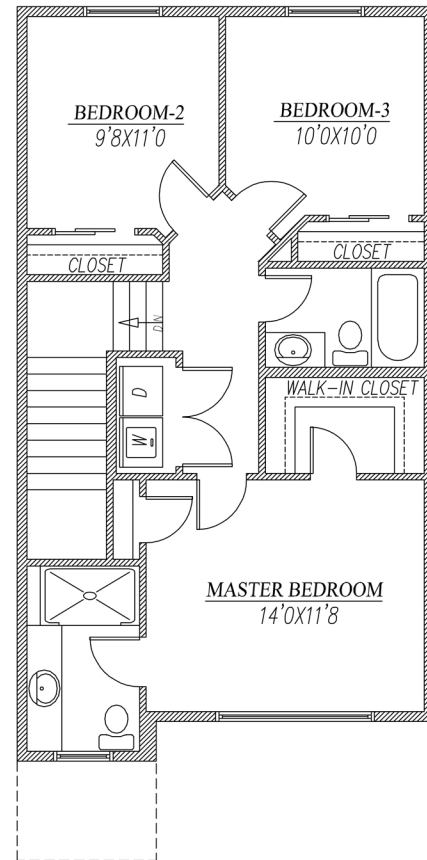

BIRCH

FRONT ELEVATION

ENVIRUX HOMES

1401 SQ.FT.

22' WIDE

MAIN FLOOR : 725 SQ.FT.

UPPER FLOOR : 676 SQ.FT.

WILLOW

FRONT ELEVATION

ENVIRUX HOMES

1468 SQ.FT.

22' WIDE

MAIN FLOOR : 770 SQ.FT.

UPPER FLOOR : 698 SQ.FT.

FRONT ELEVATION

1575 SQ.FT.

22' WIDE

MAIN FLOOR : 810 SQ.FT.

UPPER FLOOR : 765 SQ.FT.

MAPLE

FRONT ELEVATION

ENVIRUX HOMES

1610 SQ.FT.

22' WIDE

MAIN FLOOR : 847 SQ.FT.

UPPER FLOOR : 763 SQ.FT.

MAGNOLIA

FRONT ELEVATION

ENVIRUX HOMES

1683 SQ.FT.

20' WIDE

MAIN FLOOR : 860 SQ.FT.