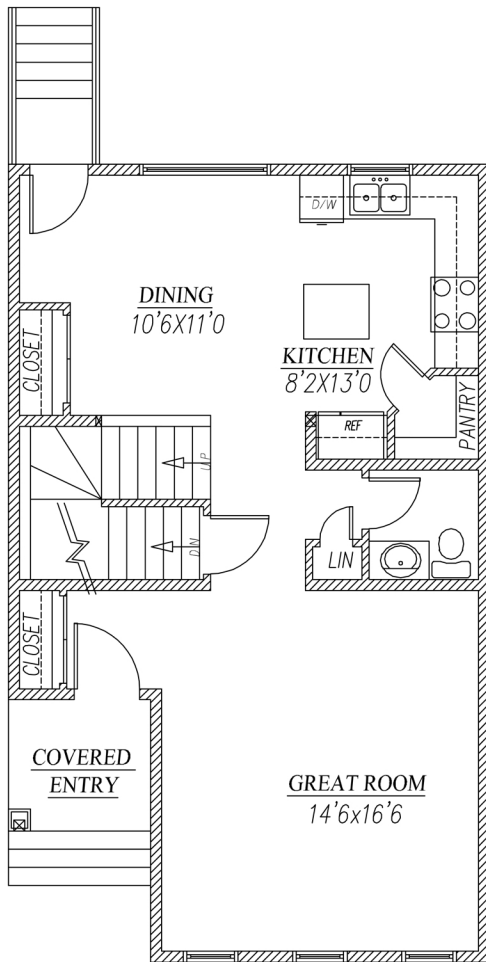

BIRCH

FRONT ELEVATION

ENVIRUX HOMES

1401 SQ.FT.

22' WIDE

MAIN FLOOR : 725 SQ.FT.

UPPER FLOOR : 676 SQ.FT.

WILLOW

FRONT ELEVATION

ENVIRUX HOMES

1468 SQ.FT.

22' WIDE

MAIN FLOOR : 770 SQ.FT.

UPPER FLOOR : 698 SQ.FT.

FRONT ELEVATION

1575 SQ.FT.

22' WIDE

MAIN FLOOR : 810 SQ.FT.

UPPER FLOOR : 765 SQ.FT.

MAPLE

FRONT ELEVATION

ENVIRUX HOMES

1610 SQ.FT.

22' WIDE

MAIN FLOOR : 847 SQ.FT.

UPPER FLOOR : 763 SQ.FT.

MAGNOLIA

FRONT ELEVATION

ENVIRUX HOMES

1683 SQ.FT.

20' WIDE

MAIN FLOOR : 860 SQ.FT.