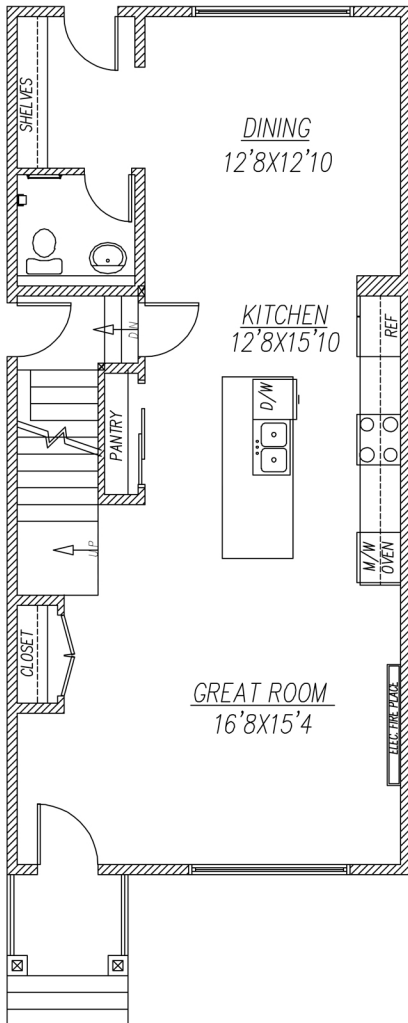

BIRCH

FRONT ELEVATION

ENVIRUX HOMES

1401 SQ.FT.

22' WIDE

MAIN FLOOR : 725 SQ.FT.

UPPER FLOOR : 676 SQ.FT.

WILLOW

22' WIDE

MAIN FLOOR : 810 SQ.FT.

UPPER FLOOR : 765 SQ.FT.

MAPLE

FRONT ELEVATION

ENVIRUX HOMES

1610 SQ.FT.

22' WIDE

MAIN FLOOR : 847 SQ.FT.

UPPER FLOOR : 763 SQ.FT.

MAGNOLIA

FRONT ELEVATION

ENVIRUX HOMES

1683 SQ.FT.

20' WIDE

MAIN FLOOR : 860 SQ.FT.

UPPER FLOOR : 823 SQ.FT.

CYPRESS

FRONT ELEVATION

ENVIRUX HOMES

1724 SQ.FT.

22' WIDE

MAIN FLOOR : 898 SQ.FT.

UPPER FLOOR : 826 SQ.FT.