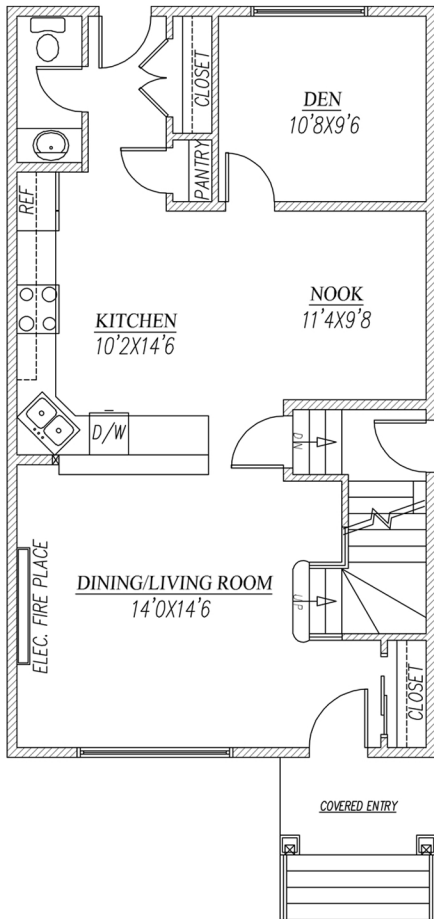

BIRCH

FRONT ELEVATION

ENVIRUX HOMES

1401 SQ.FT.

22' WIDE

MAIN FLOOR : 725 SQ.FT.

UPPER FLOOR : 676 SQ.FT.

WILLOW

FRONT ELEVATION

ENVIRUX HOMES

1468 SQ.FT.

22' WIDE

MAIN FLOOR : 770 SQ.FT.

UPPER FLOOR : 698 SQ.FT.

FRONT ELEVATION

1575 SQ.FT.

22' WIDE

MAIN FLOOR : 810 SQ.FT.

UPPER FLOOR : 765 SQ.FT.

MAPLE

FRONT ELEVATION

ENVIRUX HOMES

1610 SQ.FT.

22' WIDE

MAIN FLOOR : 847 SQ.FT.

UPPER FLOOR : 763 SQ.FT.

MAGNOLIA

FRONT ELEVATION

ENVIRUX HOMES

1683 SQ.FT.

20' WIDE

MAIN FLOOR : 860 SQ.FT.