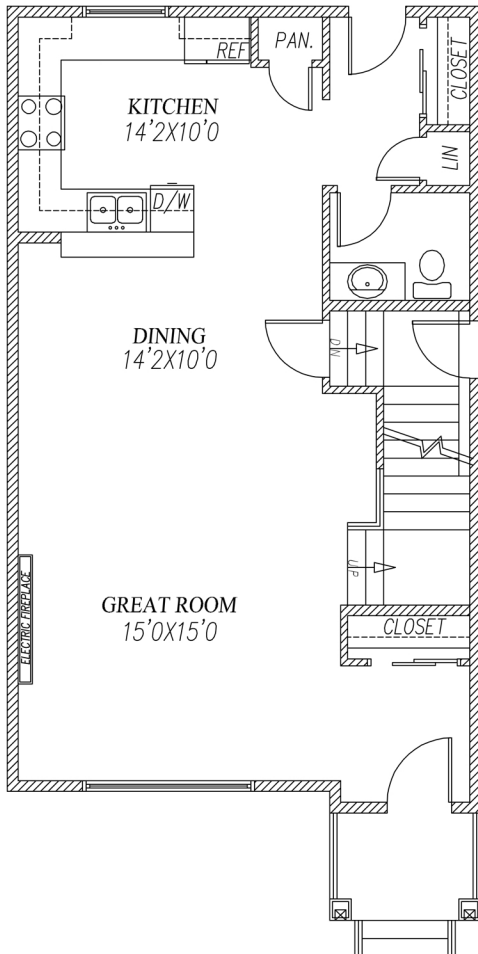

BIRCH

FRONT ELEVATION

ENVIRUX HOMES

1401 SQ.FT.

22' WIDE

MAIN FLOOR : 725 SQ.FT.

UPPER FLOOR : 676 SQ.FT.

WILLOW

FRONT ELEVATION

ENVIRUX HOMES

1468 SQ.FT.

22' WIDE

MAIN FLOOR : 770 SQ.FT.

UPPER FLOOR : 698 SQ.FT.

FRONT ELEVATION

1575 SQ.FT.

22' WIDE

MAIN FLOOR : 810 SQ.FT.

UPPER FLOOR : 765 SQ.FT.

MAPLE

FRONT ELEVATION

ENVIRUX HOMES

1610 SQ.FT.

22' WIDE

MAIN FLOOR : 847 SQ.FT.

UPPER FLOOR : 763 SQ.FT.

MAGNOLIA

FRONT ELEVATION

ENVIRUX HOMES

1683 SQ.FT.

20' WIDE

MAIN FLOOR : 860 SQ.FT.