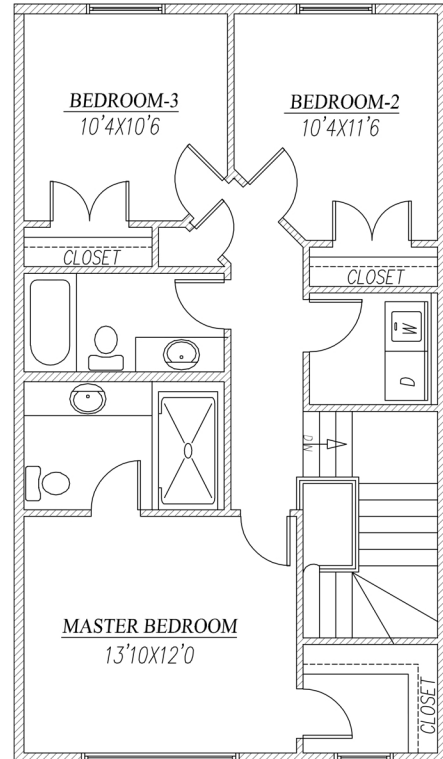

BIRCH

FRONT ELEVATION

ENVIRUX HOMES

1401 SQ.FT.

22' WIDE

MAIN FLOOR : 725 SQ.FT.

UPPER FLOOR : 676 SQ.FT.

WILLOW

22' WIDE

MAIN FLOOR : 810 SQ.FT.

UPPER FLOOR : 765 SQ.FT.

MAPLE

FRONT ELEVATION

ENVIRUX HOMES

1610 SQ.FT.

22' WIDE

MAIN FLOOR : 847 SQ.FT.

UPPER FLOOR : 763 SQ.FT.

MAGNOLIA

FRONT ELEVATION

ENVIRUX HOMES

1683 SQ.FT.

20' WIDE

MAIN FLOOR : 860 SQ.FT.