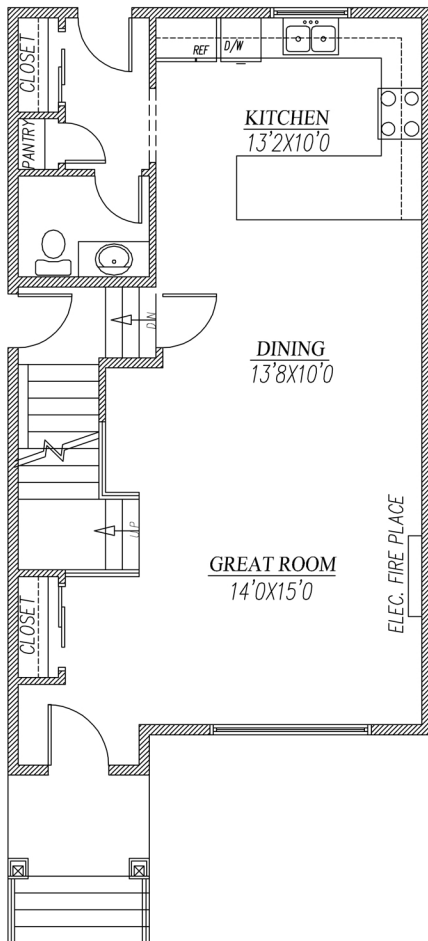

BIRCH

FRONT ELEVATION

ENVIRUX HOMES

1401 SQ.FT.

22' WIDE

MAIN FLOOR : 725 SQ.FT.

UPPER FLOOR : 676 SQ.FT.

WILLOW

FRONT ELEVATION

ENVIRUX HOMES

1468 SQ.FT.

22' WIDE

MAIN FLOOR : 770 SQ.FT.

UPPER FLOOR : 698 SQ.FT.

FRONT ELEVATION

1575 SQ.FT.

22' WIDE

MAIN FLOOR : 810 SQ.FT.

UPPER FLOOR : 765 SQ.FT.

MAPLE

FRONT ELEVATION

ENVIRUX HOMES

1610 SQ.FT.

22' WIDE

MAIN FLOOR : 847 SQ.FT.

UPPER FLOOR : 763 SQ.FT.

MAGNOLIA

FRONT ELEVATION

ENVIRUX HOMES

1683 SQ.FT.

20' WIDE

MAIN FLOOR : 860 SQ.FT.